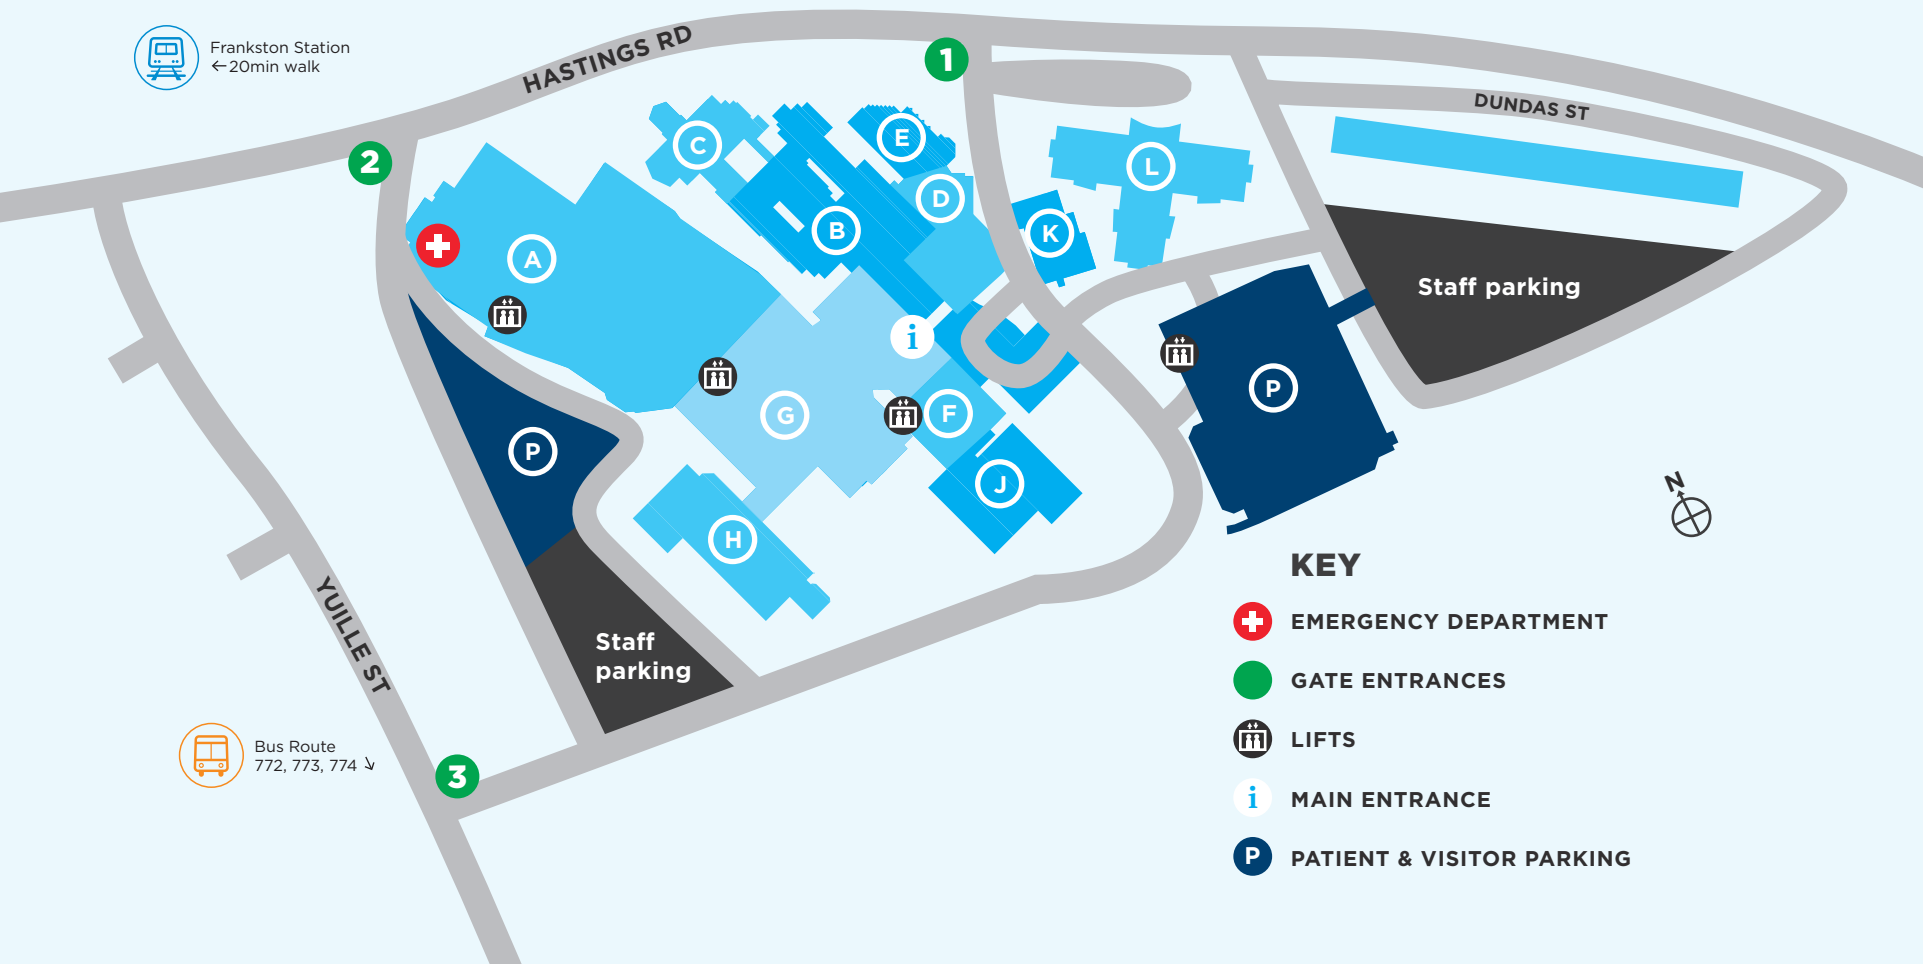

Peninsula
Health

Frankston Hospital

Bus Route 775, 776, 782, 783 →
Bus Route 774, 775, 776, 782, 783 ←

Frankston Station
←20min walk

KEY

-  EMERGENCY DEPARTMENT
-  GATE ENTRANCES
-  LIFTS
-  MAIN ENTRANCE
-  PATIENT & VISITOR PARKING